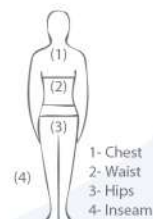

SIZE	XS	S	M	L	XL	2XL	3XL	4XL	5XL
Comparison	2-4	6-8	10-12	14-16	18-20	22-24	26-28	30-32	34-36
CHEST	32-33	34-35	36-38	39-42	43-46	47-50	51-54	55-58	59-62
WAIST	24-25	26-27	28-30	31-34	35-38	39-42	43-46	47-50	51-54
HIPS	35-36	36-37	38-40	42-44	45-48	49-52	53-56	59-62	63-66
Inseam approximately are: Regular Length 30" | Petite 28" | Tall 33"									

Size Chart
Dickies Unisex Fit