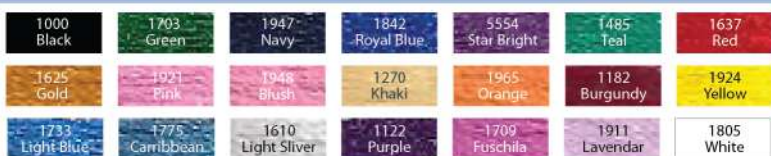

EMBROIDERY DETAILS

We offer incredible embroidery service in the industry. We have the largest variety of fonts, thread color sections and in stock logo. Our prices are the lowest you can find with the quickest turn around time. Our in house highly skilled digitizing team is ready to convert your design to an embroidery art. When applying any embroidery one must specify location for the placement and thread color.

NAME EMBROIDERY (only $3.99 per line)

You can have your standard text embroidered on any garment. When ordering line embroidery you can choose from eight lettering options in 12 standard thread colors. See lettering fonts below. See thread colors on right.

Item #	Add Upto 3 Lines			Color	Font	Logo	Location
	Line 1	Line 2	Line 3				
1							
2							
3							
4							
5							
6							

THREAD COLORS Choose from these colors