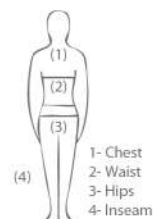

Item #	Add Upto 3 Lines			Color	Font	Logo	Location
	Line 1	Line 2	Line 3				
1							
2							
3							
4							
5							
6							

THREAD COLORS Choose from these colors

FONTS

STOCK LOGO

Size Chart
Dickies Classic Fit

SIZE	XS	S	M	L	XL	2XL	3XL	4XL	5XL
Comparison	2-4	6-8	10-12	14-16	18-20	22-24	26-28	30-32	34-36
CHEST	33-34	35-36	37-39	40-43	44-47	48-51	52-55	56-59	60-63
WAIST	25-26	27-28	29-31	32-35	36-39	40-43	44-47	48-51	52-55
HIPS	36-37	37-38	39-41	42-45	46-49	50-53	54-57	60-62	64-67
Inseam approximately are: Regular Length 30" Petite 28" Tall 33"									